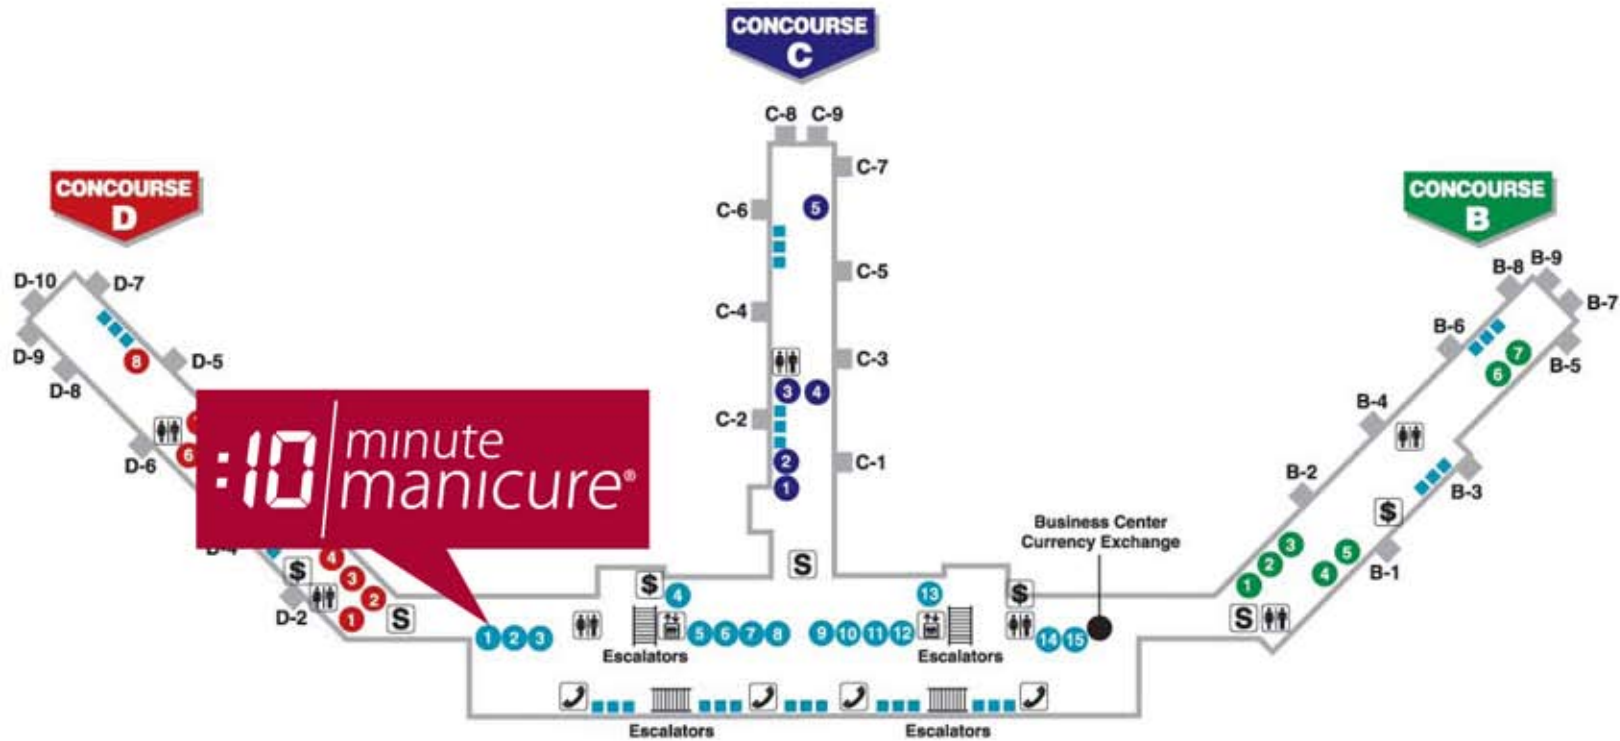

### MAIN TERMINAL

- 1 :10 Minute Manicure
- 2 Dunkin Doughnuts
- 3 The Beaches Travelmart
- 4 Starbucks
- 5 Chili's To Go
- 6 Chili's
- 7 Nathan's
- 8 Quizno's
- 9 PGA TOUR Shop
- 10 Brighton Collectibles
- 11 Tropical Expressions
- 12 Coastal News
- 13 Starbucks
- 14 Dunkin Doughnuts
- 15 The Beaches Travelmart

### CONCOURSE D

- 1 Great American Bagel
- 2 Books & Sanibel Bean
- 3 Starbucks
- 4 A Day at the Beach
- 5 Island Paradise
- 6 Casa Bacardi
- 7 Palm City Market
- 8 CNBC News

### CONCOURSE C

- 1 Cinnabon
- 2 Sbarro
- 3 The Shell Factory
- 4 The Beaches Travelmart
- 5 Dewar's Clubhouse

### CONCOURSE B

- 1 Starbucks
- 2 Beaches Boardwalk Café
- 3 Brighton Collectibles
- 4 Maggie Moo's
- 5 Books & Sanibel Bean
- 6 Burger King
- 7 CNBC News