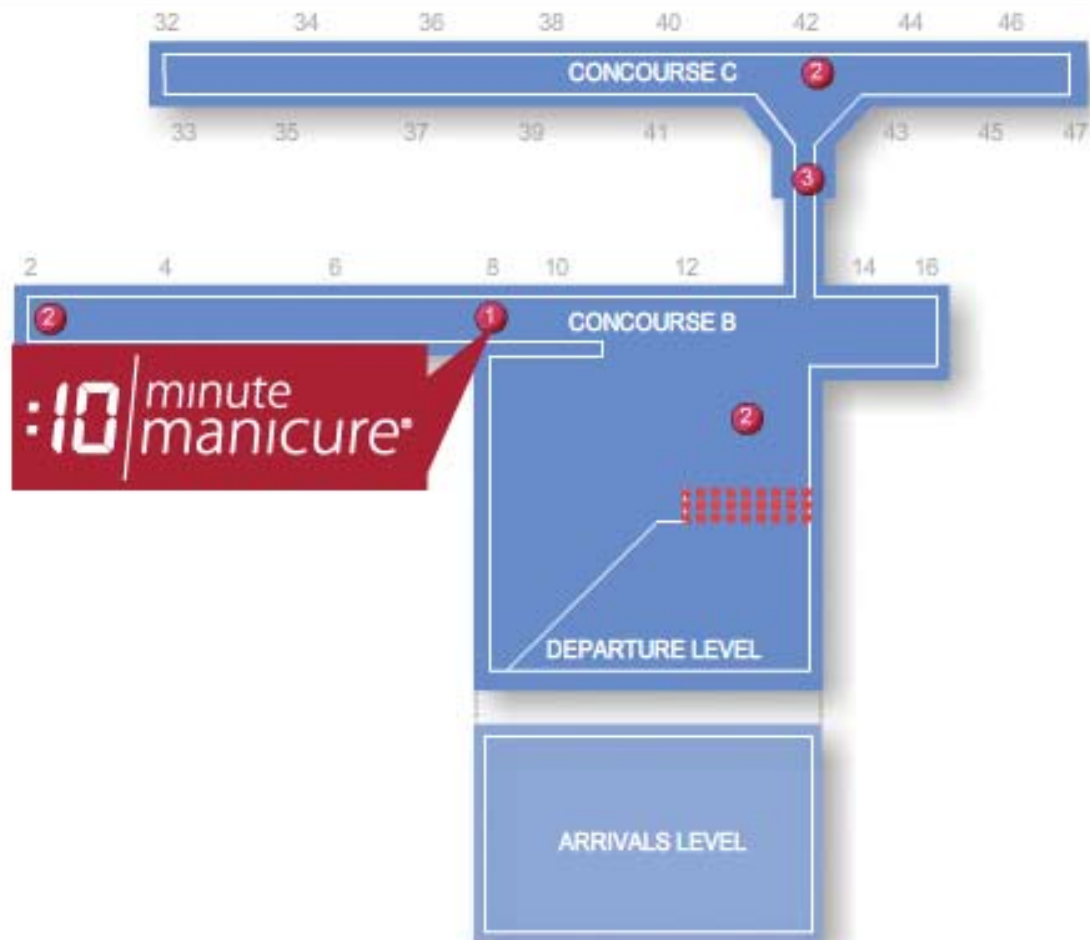

DUTY FREE & TRAVEL SERVICES

Duty Free & Travel Services

- 1 :10 Minute Manicure
- 2 International Shoppes
Duty Free
- 3 Shoeshine

SECURITY CHECKPOINT

GREEN SIGNS FOR ARRIVING TRAVELERS
 YELLOW SIGNS FOR DEPARTING TRAVELERS
 BLACK SIGNS FOR AIRPORT SERVICES

Wi-Fi Wireless Internet Access
 Available Throughout Terminal